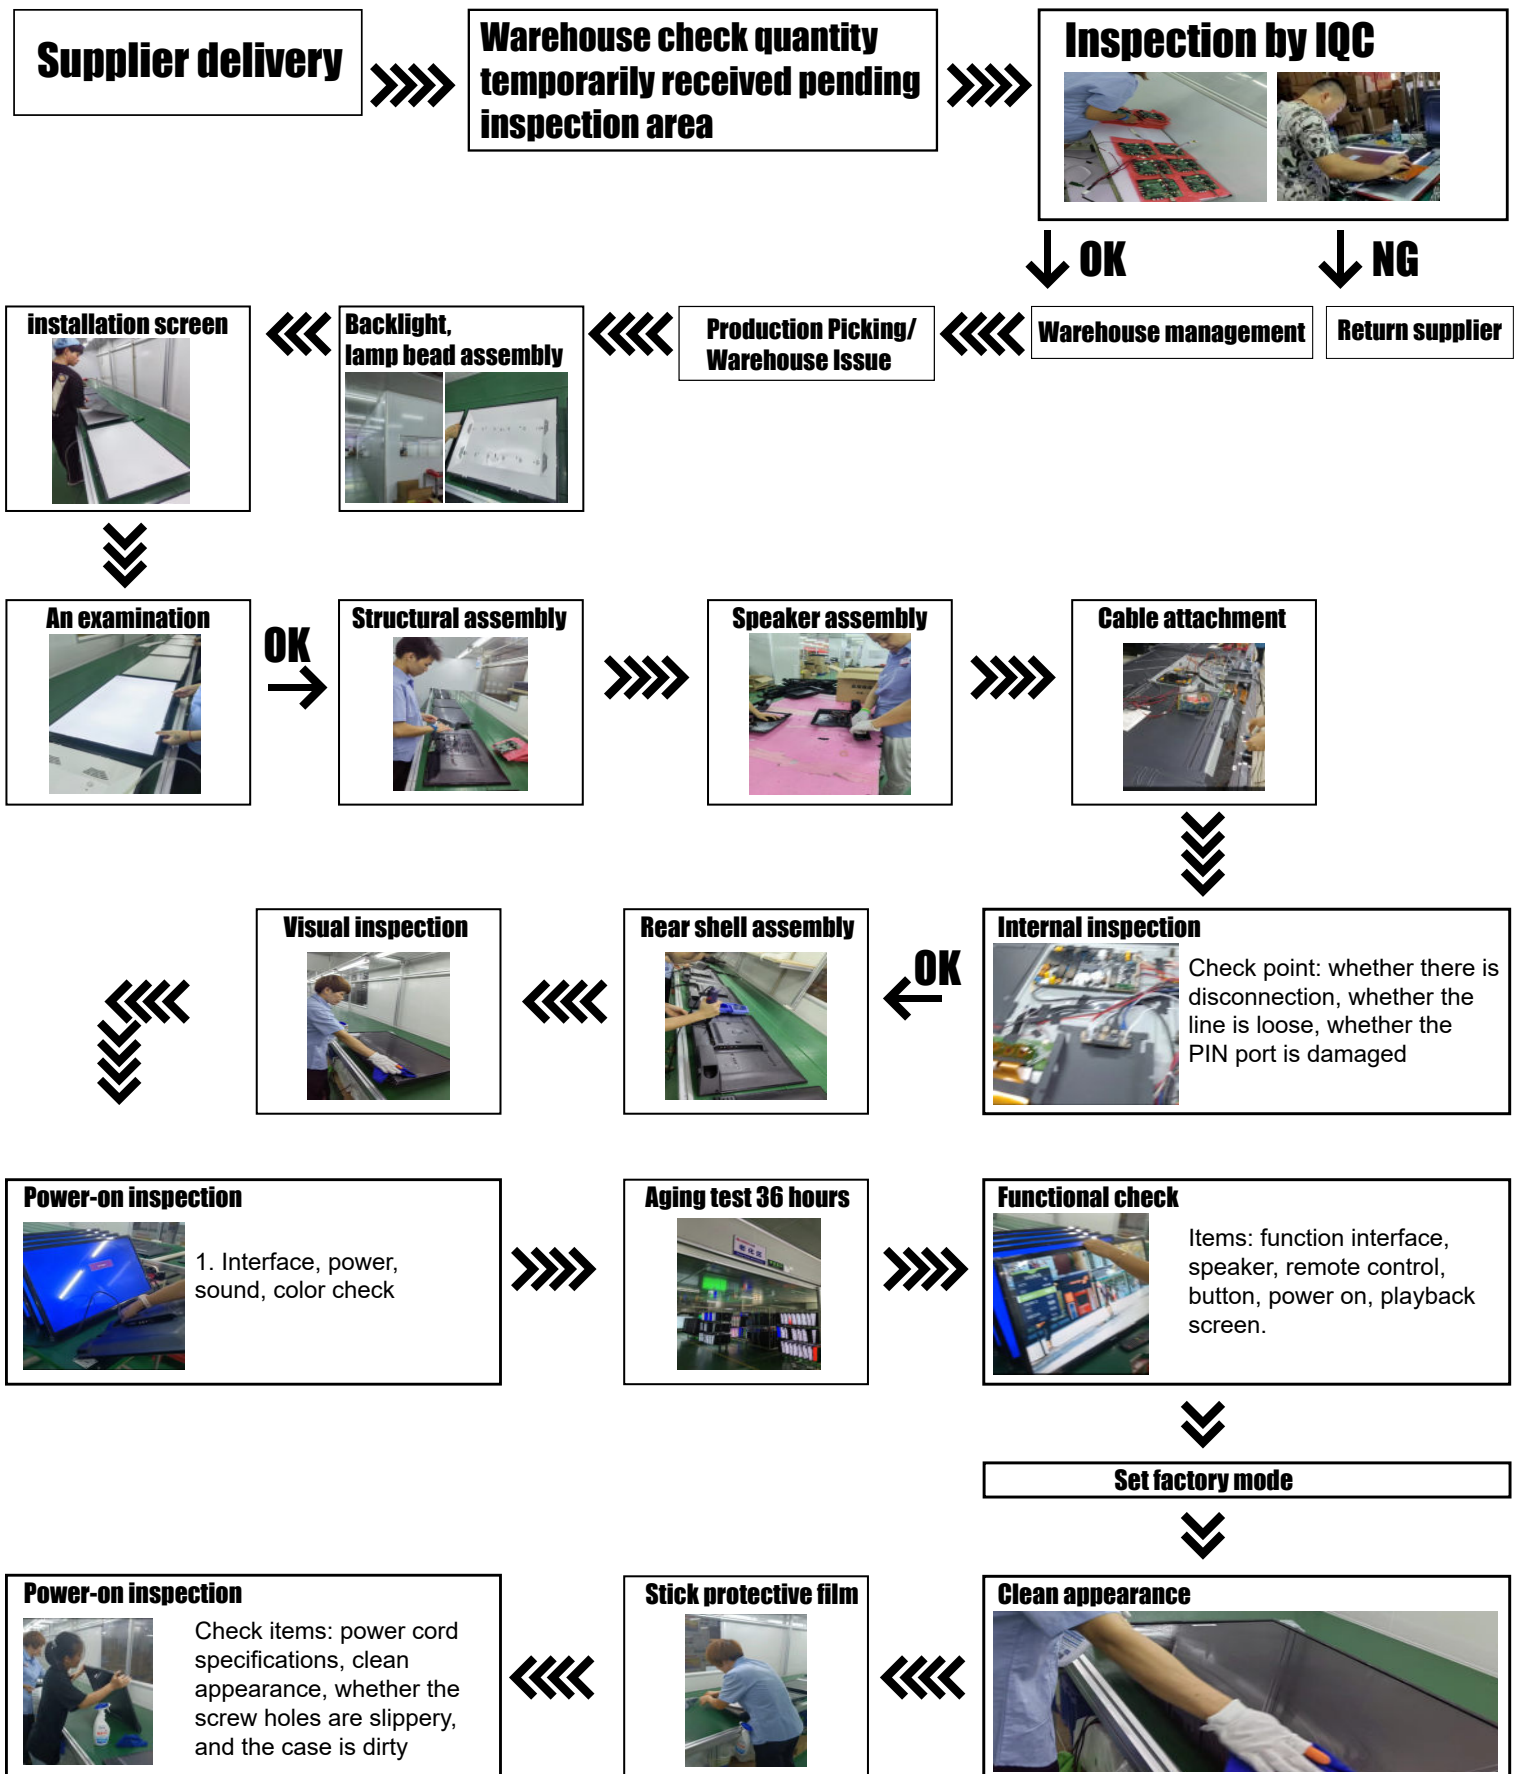

Wall Mount Specifications

Model No. LT-32N31054C

Compatible wall-mount size	Screw size for connecting the TV to the wall mount
VESA 200*200	Pan Head Screw M6x10mm(4PCS)

*The length of the screw specified is only a recommendation; actual length required can vary depending on the type of wall mount used.

9. Customized outer packaging

10. Special customization

Explosion-proof treatment

Waterproof treatment

TV processing flow chart

Put accessories/packaging

Finished packaging

Finished product stack