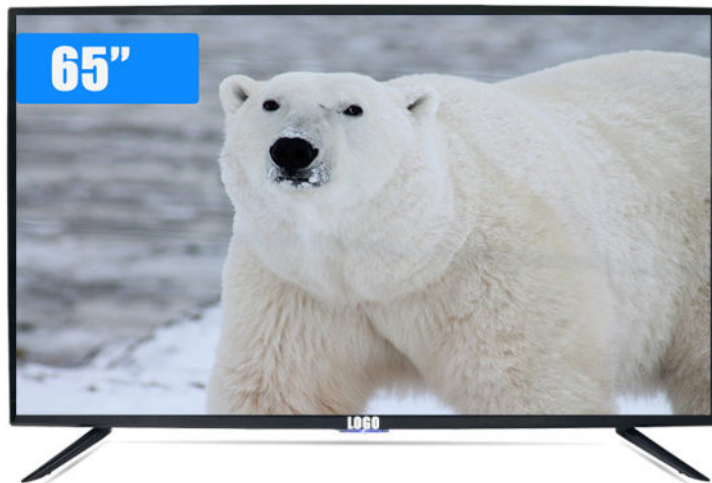

1. Appearance LOGO customization